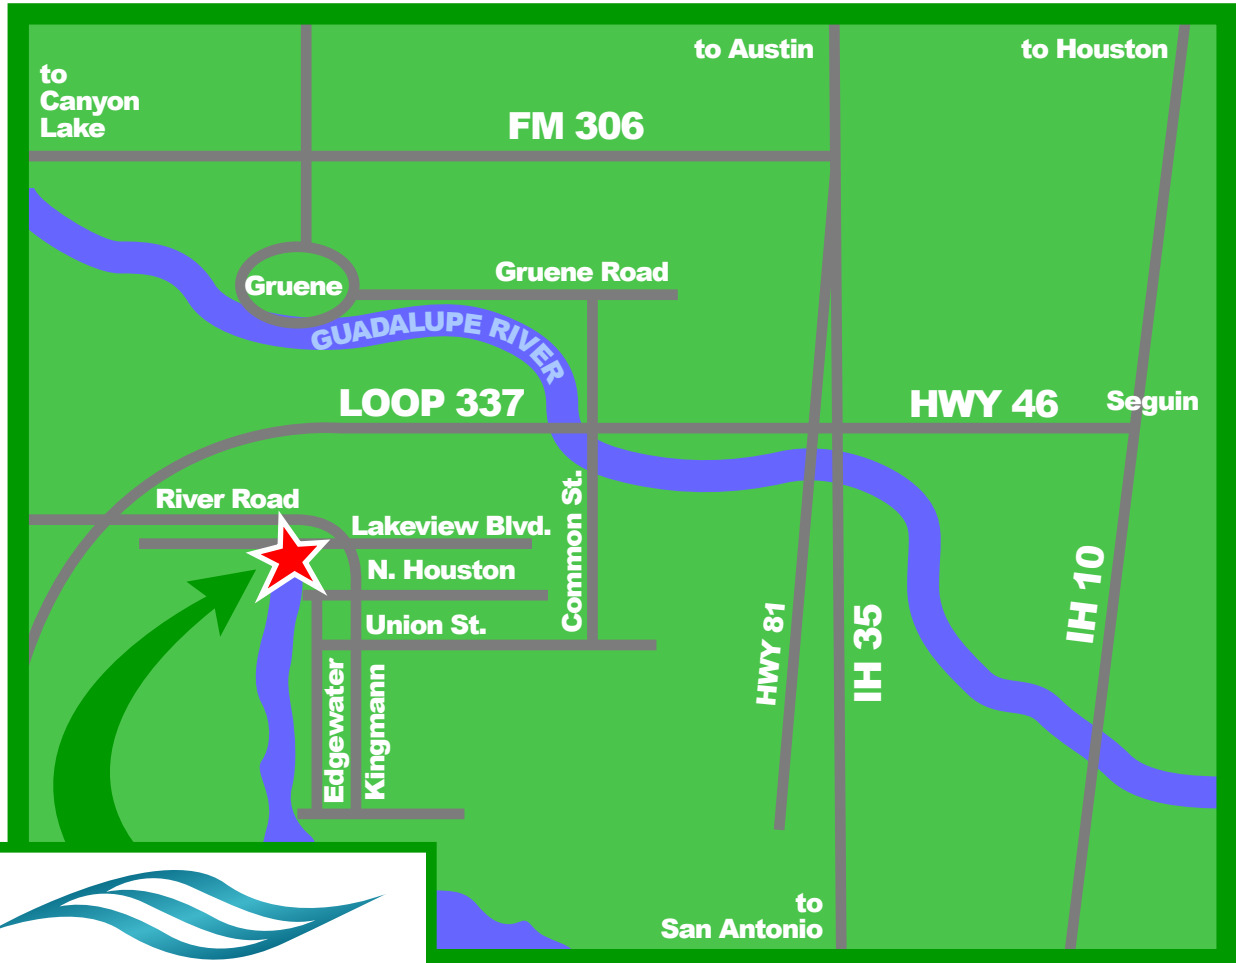

HEIDELBERG LODGES

Tranquil Relaxation on the Comal River

From I-10

Traveling on Interstate 10, exit Highway 46 in Seguin to New Braunfels.
Cross under I-35. Go 2.25 miles.
Turn left on River Road. Right at 2nd stop sign.
Entrance on the right.

From I-35

Traveling on I-35, exit Highway 46.
Go west on Loop 337, 2.25 miles.
Turn left on River Road. Right at 2nd stop sign.
Entrance on the right.

**1020 N. Houston Avenue
New Braunfels, TX 78130**

Phone: 830.625.9967